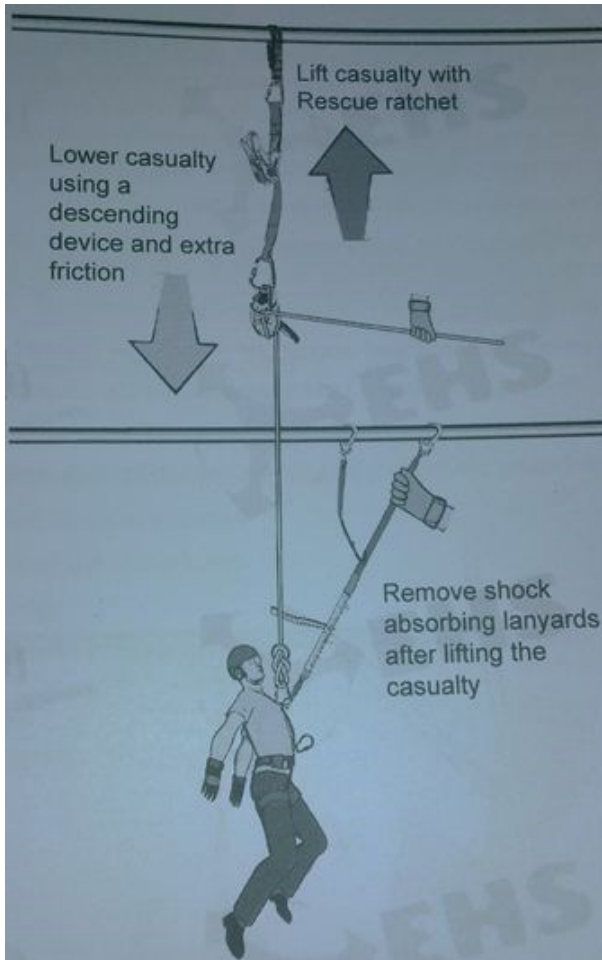

**EQUIPMENT INFORMATION - Ratchet Rescue Kit**

- **HORIZONTAL & VERTICAL LIFELINES**
- **INSPECTION SERVICE AND MAINTENANCE**
- **HEIGHT SAFETY AND RESCUE TRAINING**
- **SAFETY HARNESES AND LANYARDS**
- **FALL ARREST BLOCKS**
- **RESCUE KITS**
- **LIFTING & LASHING**
- **RISK ASSESSMENTS & FALL PROTECTION PLANS**

This rescue kit is mostly suitable for rescues being done on conscious victims who will be able to assist in the rescue procedure, by connecting the carabiner to their frontal attachment point. Should one have the need for a versatile kit that can assist with unconscious victim rescues, an extension pole can be added in order for the rescuer to connect the carabiner to the victim's harness.

The kit consists of:

- 11mm Kern Mantle Static Rope X 50m
- Anchor Sling 1.5m X 1
- Oval Screwgate Carabiner X 4
- Petzl ID X 1
- Extension Pole X 1 (Optional)

**EVOLUTION HEIGHT SAFETY PTY LTD.**

150 Alumina Street  
 Silvertondale Ext 1  
 Asetileen Building Unit 2 A