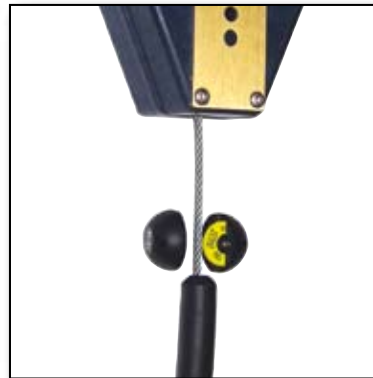

Cable Retrofit Tag Installation

Cable Retrofit Tag

At about the size of a golf ball, this tag is specifically designed to be fastened to small diameter wire rope and is ideally suited for self-retracting lifelines (SRL). The 2 halves of the ball can be fastened with a screw driver to the wire rope lifeline. The assembly can be attached to wire rope up to 5 mm in diameter. It can be used on other products with similar outside diameters.